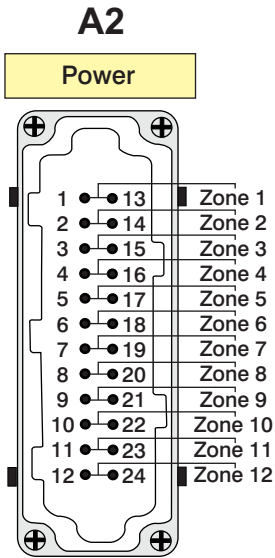

HBE24 Female Insert  
Dual Latch

HBE24 Male Insert  
Dual Latch

**DWG 55**

Date: 8.24.2004  
 Enclosure: Standard HBE24 - Dual Latch  
 Tool End: No Connectors Supplied

**Gammalux**

Sterling, VA USA Tel. +1-(703) 471-5050  
 Wiesbaden, Germany Tel. +49-(0)-611-973430  
 Ube, Japan Tel. +81-(836) 54-4369  
 www.gammalux.com; www.gammalux.de

Item	Part Number(s)			
	Base	Hood	Insert	Strain Relief
A1	6124-040		6124-008	
A2		6124-050	6124-007	6124-038
Power Cable	WAE24F000POS??			