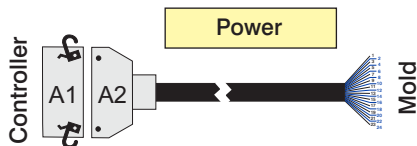

HBE24 Female Insert  
Dual Latch

HBE24 Male Insert  
Dual Latch

**DWG 55**

Date: 8.24.2004  
 Enclosure: Standard HBE24 - Dual Latch  
 Tool End: No Connectors Supplied

**Gammalux**

Sterling, VA USA Tel. +1-(703) 471-5050  
 Wiesbaden, Germany Tel. +49-(0)-611-973430  
 Ube, Japan Tel. +81-(836) 54-4369  
 www.gammalux.com; www.gammalux.de

Item	Part Number(s)			
	Base	Hood	Insert	Strain Relief
A1	6124-040		6124-008	
A2		6124-050	6124-007	6124-038
Power Cable	WAE24F000POS??			