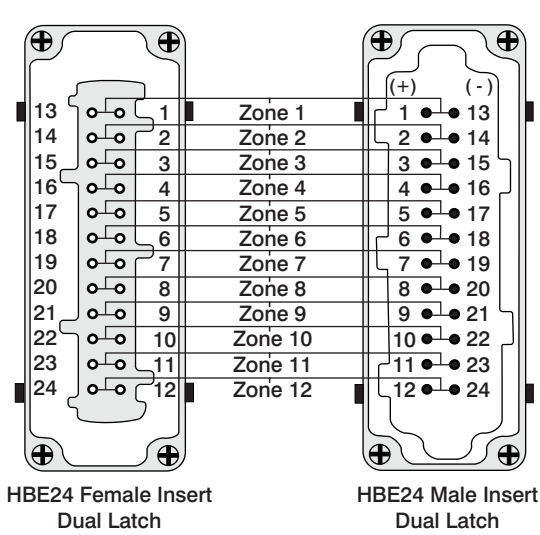

### A1

HBE48 Single Latch

### B1

### C2

Item	Part Number(s)			
	Base	Hood	Insert	Strain Relief
A1				
A2				
B1				
B2				
C1				
C2				
Power & T/C Cable	WAE48E49DC???			

**DWG 48**

Date: 8.24.2004  
 Enclosure: HBE48 -Single Latch  
 Tool End: HBE24 - Dual Latch