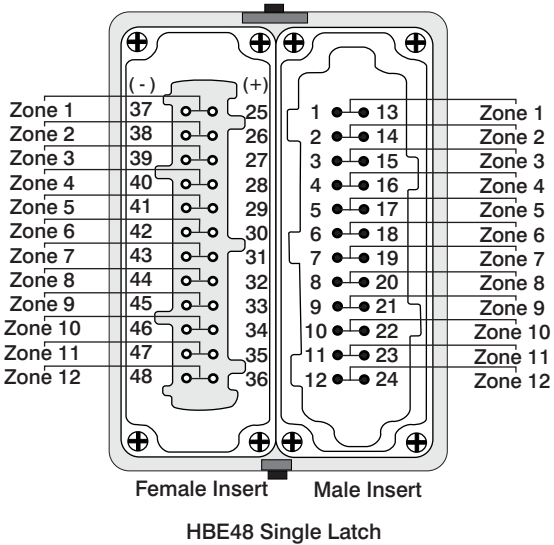

A1

B1

C1

A2

B2

C2

Item	Part Number(s)			
	Base	Hood	Insert	Strain Relief
A1				
A2				
B1				
B2				
C1				
C2				
Power & T/C Cable	WAE48E49DC???			

DWG 48

Date: 8.24.2004
Enclosure: HBE48 -Single Latch
Tool End: HBE24 - Dual Latch

Gammflux
Sterling, VA USA Tel. +1-(703) 471-5050
Wiesbaden, Germany Tel. +49-(0)-611-973430
Ube, Japan Tel. +81-(836) 54-4369
www.gammflux.com; www.gammflux.de