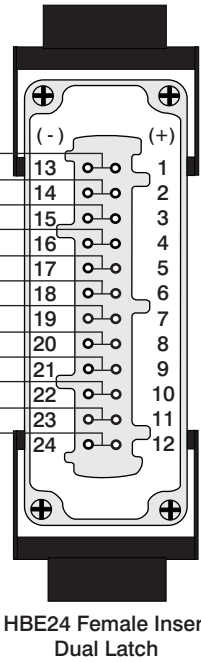

### A1

HBE48 Single Latch

### B1

### C1

### C2

Item	Part Number(s)			
	Base	Hood	Insert	Strain Relief
A1				
A2				
B1				
B2				
C1				
C2				
Power & T/C Cable	WAE48E49DC???			

**DWG 48**

Date: 8.24.2004  
 Enclosure: HBE48 -Single Latch  
 Tool End: HBE24 - Dual Latch