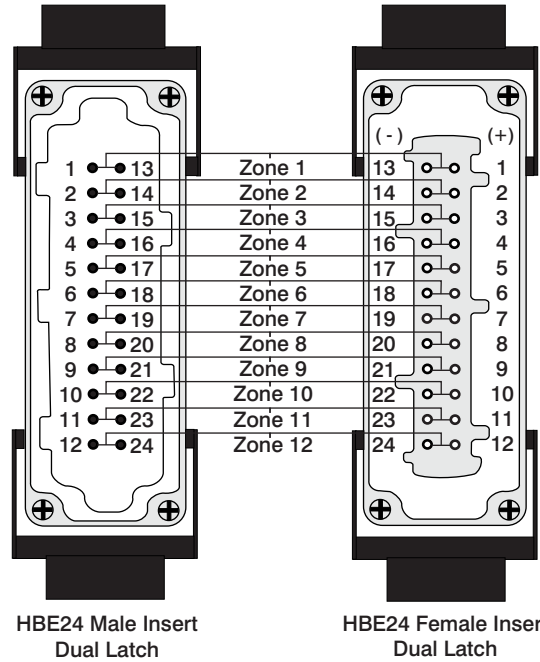

### A1

HBE48 Single Latch

### B1

### C2

Item	Part Number(s)			
	Base	Hood	Insert	Strain Relief
A1				
A2				
B1				
B2				
C1				
C2				
Power & T/C Cable	WAE48E49DC???			

**DWG 48**

Date: 8.24.2004  
 Enclosure: HBE48 -Single Latch  
 Tool End: HBE24 - Dual Latch