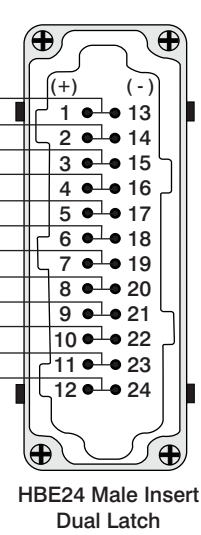

A1

B1

C1

A2

B2

C2

Item	Part Number(s)			
	Base	Hood	Insert	Strain Relief
A1				
A2				
B1				
B2				
C1				
C2				
Power & T/C Cable	WAE48E49DC???			

DWG 48

Date: 8.24.2004
Enclosure: HBE48 -Single Latch
Tool End: HBE24 - Dual Latch

Gammflux
Sterling, VA USA Tel. +1-(703) 471-5050
Wiesbaden, Germany Tel. +49-(0)-611-973430
Ube, Japan Tel. +81-(836) 54-4369
www.gammflux.com; www.gammflux.de