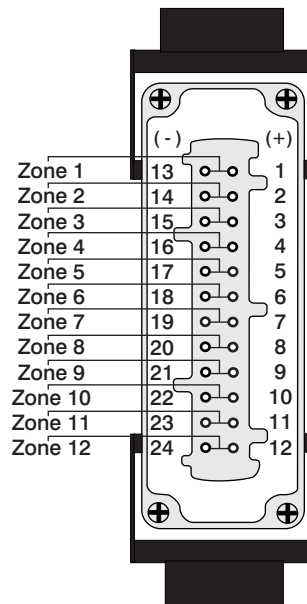

A1

Thermocouple

HBE24 Male Insert
Dual Latch

A3

Thermocouple

HBE24 Male Insert
Dual Latch

A2

Thermocouple

HBE24 Female Insert
Dual Latch

A4

Thermocouple

HBE24 Female Insert
Dual Latch

DWG 30

Date: 8.24.2004
Enclosure: Standard HBE24 - Dual Latch
Tool End: HBE24 - Dual Latch

Sterling, VA USA Tel. +1-(703) 471-5050
Wiesbaden, Germany Tel. +49-(0)-611-973430
Ube, Japan Tel. +81-(836) 54-4369
www.gammflux.com; www.gammflux.de

Part Number(s)

Item	Base	Hood	Insert	Strain Relief
A1	6124-040		6124-007	
A2		6124-081	6124-008	6124-036
A3		6124-081	6124-007	6124-036
A4	6124-040		6124-008	
T/C Cable	WAE24E24DT?F??			