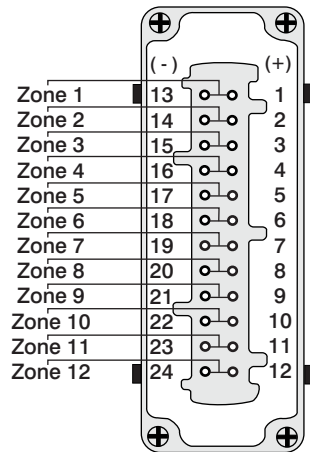

A1

Thermocouple

HBE24 Male Insert
Dual Latch

A3

Thermocouple

HBE24 Male Insert
Dual Latch

A2

Thermocouple

HBE24 Female Insert
Dual Latch

A4

Thermocouple

HBE24 Female Insert
Dual Latch

DWG 30

Date: 8.24.2004
Enclosure: Standard HBE24 - Dual Latch
Tool End: HBE24 - Dual Latch

Sterling, VA USA Tel. +1-(703) 471-5050
Wiesbaden, Germany Tel. +49-(0)-611-973430
Ube, Japan Tel. +81-(836) 54-4369
www.gammflux.com; www.gammflux.de

Part Number(s)

Item	Base	Hood	Insert	Strain Relief
A1	6124-040		6124-007	
A2		6124-081	6124-008	6124-036
A3		6124-081	6124-007	6124-036
A4	6124-040		6124-008	
T/C Cable	WAE24E24DT?F??			