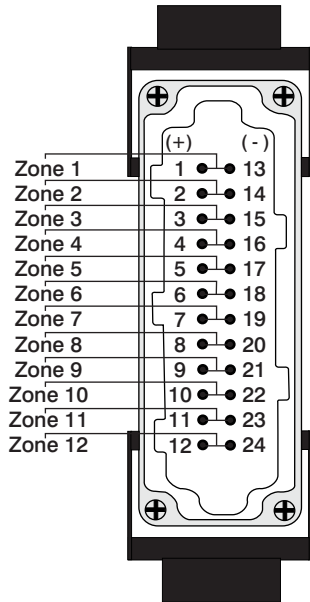

A1

Thermocouple

HBE24 Male Insert
Dual Latch

A3

Thermocouple

HBE24 Male Insert
Dual Latch

A2

Thermocouple

HBE24 Female Insert
Dual Latch

A4

Thermocouple

HBE24 Female Insert
Dual Latch

DWG 30

Date: 8.24.2004
Enclosure: Standard HBE24 - Dual Latch
Tool End: HBE24 - Dual Latch

Sterling, VA USA Tel. +1-(703) 471-5050
Wiesbaden, Germany Tel. +49-(0)-611-973430
Ube, Japan Tel. +81-(836) 54-4369
www.gammflux.com; www.gammflux.de

Part Number(s)

Item	Base	Hood	Insert	Strain Relief
A1	6124-040		6124-007	
A2		6124-081	6124-008	6124-036
A3		6124-081	6124-007	6124-036
A4	6124-040		6124-008	
T/C Cable	WAE24E24DT?F??			