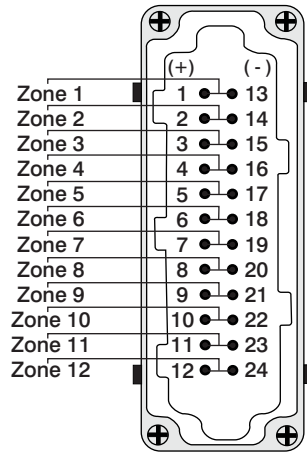

A1

Thermocouple

HBE24 Male Insert
Dual Latch

A3

Thermocouple

HBE24 Male Insert
Dual Latch

A2

Thermocouple

HBE24 Female Insert
Dual Latch

A4

Thermocouple

HBE24 Female Insert
Dual Latch

DWG 30

Date: 8.24.2004
Enclosure: Standard HBE24 - Dual Latch
Tool End: HBE24 - Dual Latch

Sterling, VA USA Tel. +1-(703) 471-5050
Wiesbaden, Germany Tel. +49-(0)-611-973430
Ube, Japan Tel. +81-(836) 54-4369
www.gammflux.com; www.gammflux.de

Part Number(s)

Item	Base	Hood	Insert	Strain Relief
A1	6124-040		6124-007	
A2		6124-081	6124-008	6124-036
A3		6124-081	6124-007	6124-036
A4	6124-040		6124-008	
T/C Cable	WAE24E24DT?F??			