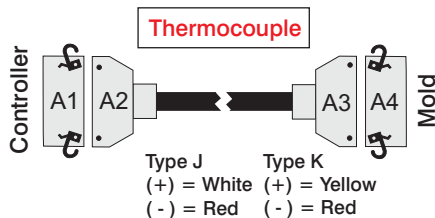

A1

Thermocouple

HBE24 Male Insert
Dual Latch

A3

Thermocouple

HBE24 Male Insert
Dual Latch

A2

Thermocouple

HBE24 Female Insert
Dual Latch

A4

Thermocouple

HBE24 Female Insert
Dual Latch

DWG 30

Date: 8.24.2004
Enclosure: Standard HBE24 - Dual Latch
Tool End: HBE24 - Dual Latch

Sterling, VA USA Tel. +1-(703) 471-5050
Wiesbaden, Germany Tel. +49-(0)-611-973430
Ube, Japan Tel. +81-(836) 54-4369
www.gammflux.com; www.gammflux.de

Part Number(s)

Item	Base	Hood	Insert	Strain Relief
A1	6124-040		6124-007	
A2		6124-081	6124-008	6124-036
A3		6124-081	6124-007	6124-036
A4	6124-040		6124-008	
T/C Cable	WAE24E24DT?F??			