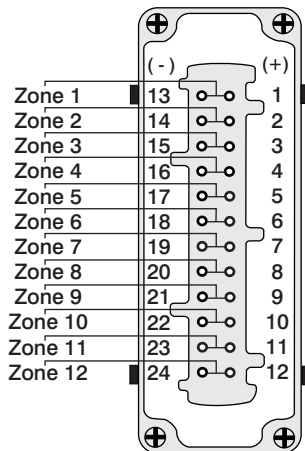

A1

Thermocouple

HBE24 Male Insert
Dual Latch

A3

Thermocouple

HBE24 Male Insert
Single Latch

A2

Thermocouple

HBE24 Female Insert
Dual Latch

A4

Thermocouple

HBE24 Female Insert
Single Latch

DWG 28

Date: 8.24.2004
Enclosure: Standard HBE24 - Dual Latch
Tool End: HBE24 - Single Latch

Sterling, VA USA Tel. +1-(703) 471-5050
Wiesbaden, Germany Tel. +49-(0)-611-973430
Ube, Japan Tel. +81-(836) 54-4369
www.gammaflux.com; www.gammaflux.de

Part Number(s)

Item	Base	Hood	Insert	Strain Relief
A1	6124-040		6124-007	
A2		6124-081	6124-008	6124-036
A3		6124-022	6124-007	6124-036
A4	6124-016		6124-008	
T/C Cable	WAE24E24ST?F??			