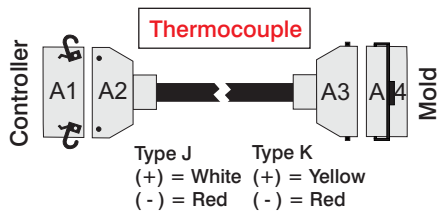

HBE24 Female Insert
Dual Latch

A4

Thermocouple

HBE24 Female Insert
Single Latch

DWG 28

Date: 8.24.2004
Enclosure: Standard HBE24 - Dual Latch
Tool End: HBE24 - Single Latch

Sterling, VA USA Tel. +1-(703) 471-5050
Wiesbaden, Germany Tel. +49-(0)-611-973430
Ube, Japan Tel. +81-(836) 54-4369
www.gammaflux.com; www.gammaflux.de

Part Number(s)

Item	Base	Hood	Insert	Strain Relief
A1	6124-040		6124-007	
A2		6124-081	6124-008	6124-036
A3		6124-022	6124-007	6124-036
A4	6124-016		6124-008	
T/C Cable	WAE24E24ST?F??			