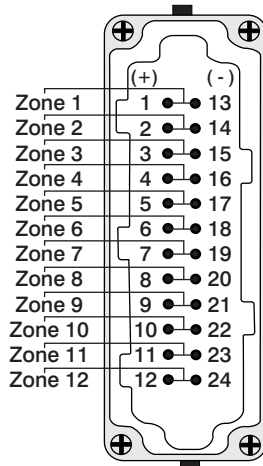

A1

Thermocouple

HBE24 Male Insert
Dual Latch

A3

Thermocouple

HBE24 Male Insert
Single Latch

A2

Thermocouple

HBE24 Female Insert
Dual Latch

A4

Thermocouple

HBE24 Female Insert
Single Latch

DWG 28

Date: 8.24.2004
Enclosure: Standard HBE24 - Dual Latch
Tool End: HBE24 - Single Latch

Sterling, VA USA Tel. +1-(703) 471-5050
Wiesbaden, Germany Tel. +49-(0)-611-973430
Ube, Japan Tel. +81-(836) 54-4369
www.gammaflux.com; www.gammaflux.de

Part Number(s)

Item	Base	Hood	Insert	Strain Relief
A1	6124-040		6124-007	
A2		6124-081	6124-008	6124-036
A3		6124-022	6124-007	6124-036
A4	6124-016		6124-008	
T/C Cable	WAE24E24ST?F??			