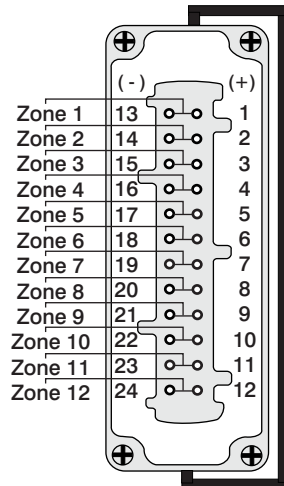

A1

Thermocouple

HBE24 Male Insert
Dual Latch

A3

Thermocouple

HBE24 Male Insert
Single Latch

A2

Thermocouple

HBE24 Female Insert
Dual Latch

A4

Thermocouple

HBE24 Female Insert
Single Latch

DWG 28

Date: 8.24.2004
Enclosure: Standard HBE24 - Dual Latch
Tool End: HBE24 - Single Latch

Sterling, VA USA Tel. +1-(703) 471-5050
Wiesbaden, Germany Tel. +49-(0)-611-973430
Ube, Japan Tel. +81-(836) 54-4369
www.gammaflux.com; www.gammaflux.de

Part Number(s)

Item	Base	Hood	Insert	Strain Relief
A1	6124-040		6124-007	
A2		6124-081	6124-008	6124-036
A3		6124-022	6124-007	6124-036
A4	6124-016		6124-008	
T/C Cable	WAE24E24ST?F??			