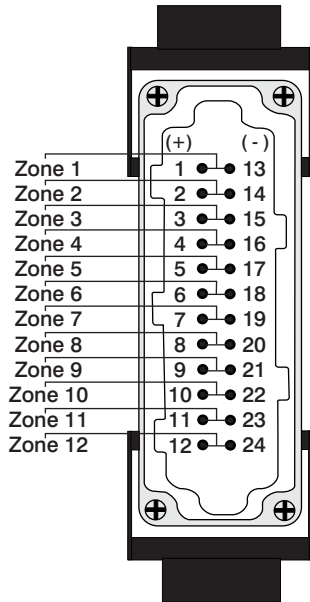

A1

Thermocouple

HBE24 Male Insert
Dual Latch

A3

Thermocouple

HBE24 Male Insert
Single Latch

A2

Thermocouple

HBE24 Female Insert
Dual Latch

A4

Thermocouple

HBE24 Female Insert
Single Latch

DWG 28

Date: 8.24.2004
Enclosure: Standard HBE24 - Dual Latch
Tool End: HBE24 - Single Latch

Sterling, VA USA Tel. +1-(703) 471-5050
Wiesbaden, Germany Tel. +49-(0)-611-973430
Ube, Japan Tel. +81-(836) 54-4369
www.gammaflux.com; www.gammaflux.de

Part Number(s)

Item	Base	Hood	Insert	Strain Relief
A1	6124-040		6124-007	
A2		6124-081	6124-008	6124-036
A3		6124-022	6124-007	6124-036
A4	6124-016		6124-008	
T/C Cable	WAE24E24ST?F??			